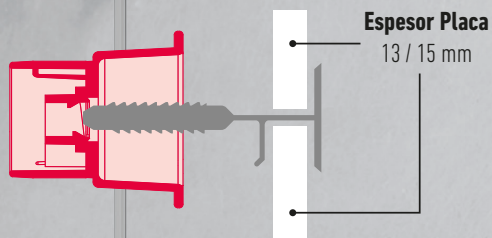

# CLIP LEVEL<sup>®</sup>

MADE IN ITALY CE

PESTAÑA ADAPTABLE

Clip-LEVEL PYL

Rosca Auto-Extraible

Disco Único

Kit Clip-LEVEL PYL

Espesor Placa  
13 / 15 mm