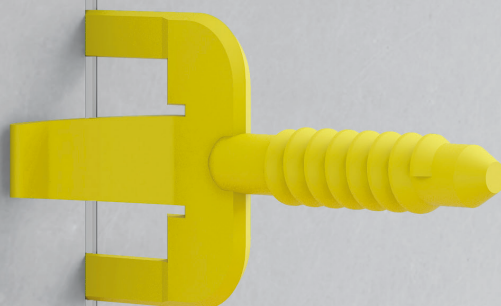

# CLIP LEVEL<sup>®</sup>

MADE IN ITALY CE

PESTAÑA ADAPTABLE

Clip-LEVEL PYL

Rosca Auto-Extraible

Disco Único

Kit Clip-LEVEL PYL

Espesor Placa  
13 / 15 mm