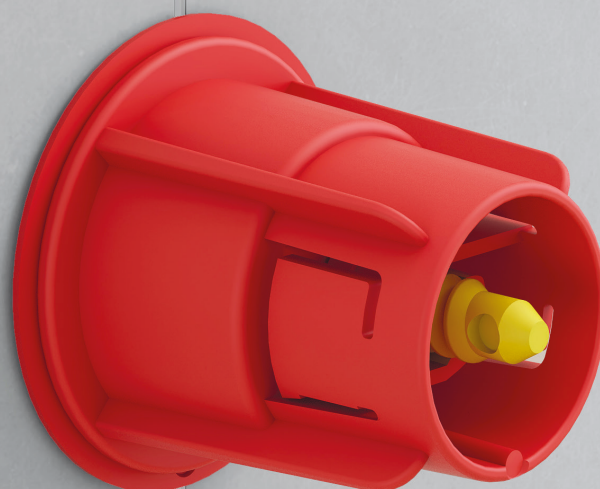

# CLIP LEVEL<sup>®</sup>

MADE IN ITALY CE

PESTAÑA ADAPTABLE

Clip-LEVEL PYL

Rosca Auto-Extraible

Disco Único

Kit Clip-LEVEL PYL

Espesor Placa  
13 / 15 mm